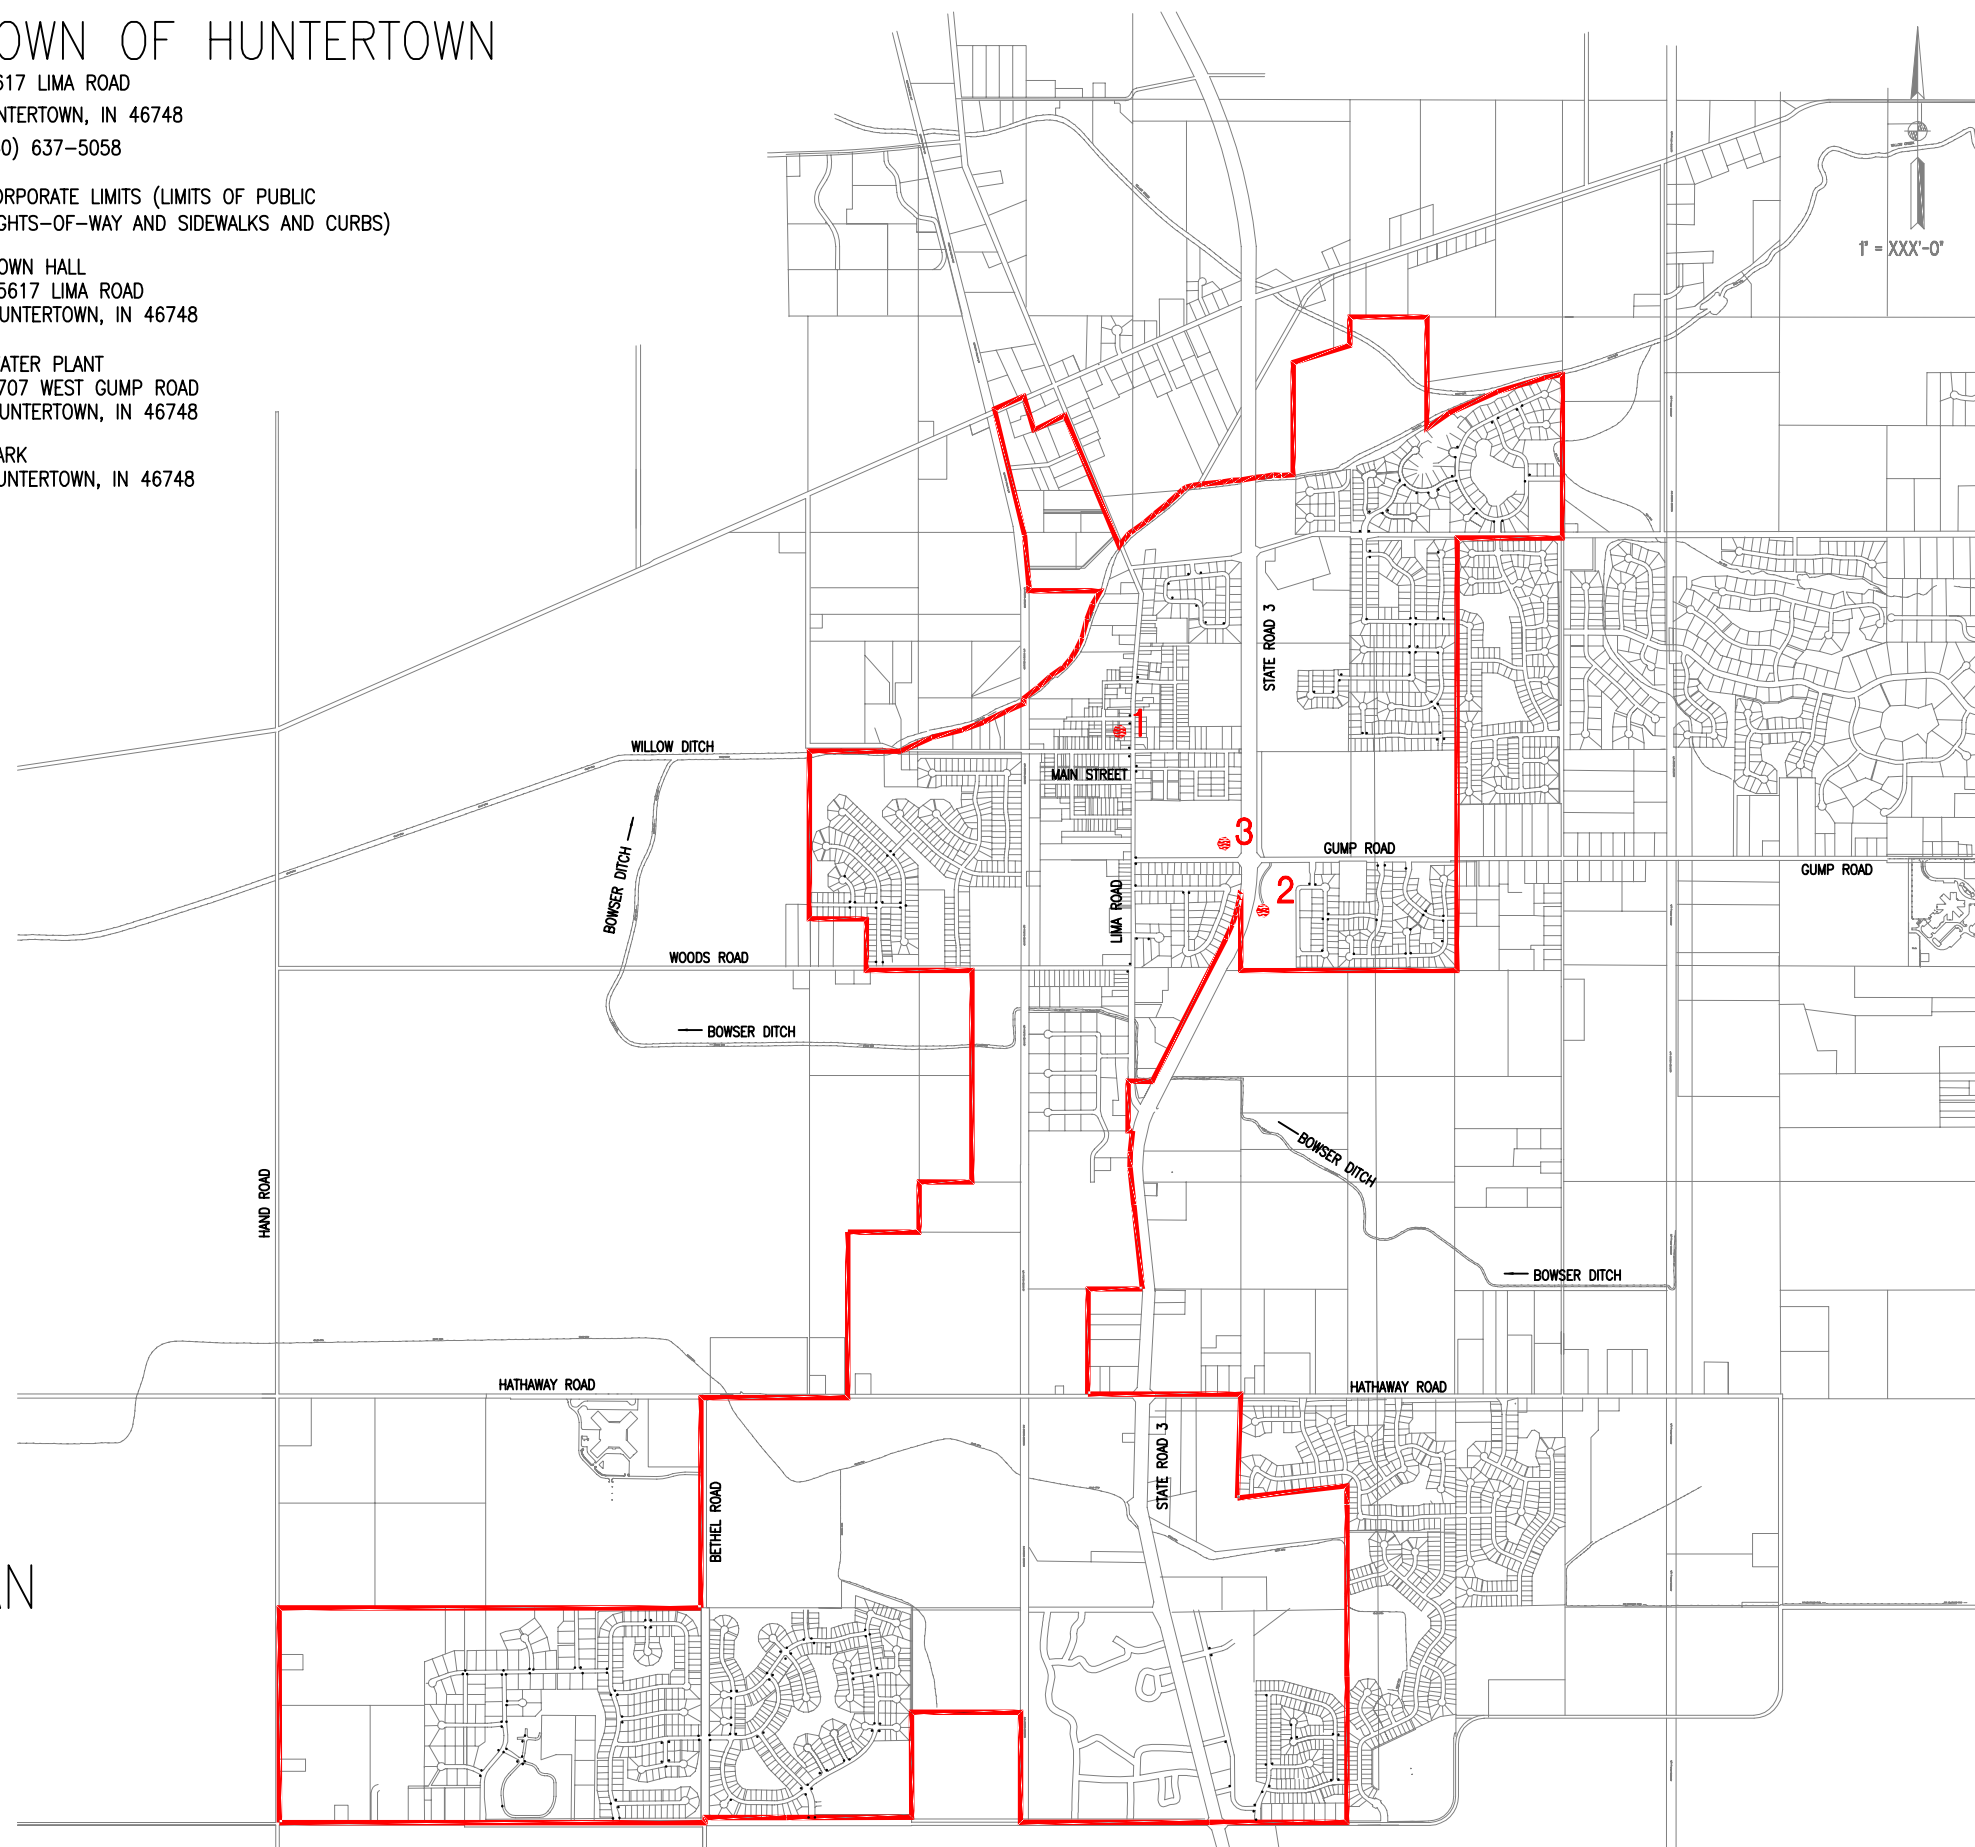

# TOWN OF HUNTERTOWN

15617 LIMA ROAD  
HUNTERTOWN, IN 46748  
(260) 637-5058

-  CORPORATE LIMITS (LIMITS OF PUBLIC RIGHTS-OF-WAY AND SIDEWALKS AND CURBS)
-  1 TOWN HALL  
15617 LIMA ROAD  
HUNTERTOWN, IN 46748
-  2 WATER PLANT  
1707 WEST GUMP ROAD  
HUNTERTOWN, IN 46748
-  3 PARK  
HUNTERTOWN, IN 46748

## SHEET INDEX:

## TOWN OF HUNTERTOWN TRAFFIC AND PEDESTRIAN GENERATOR MAP